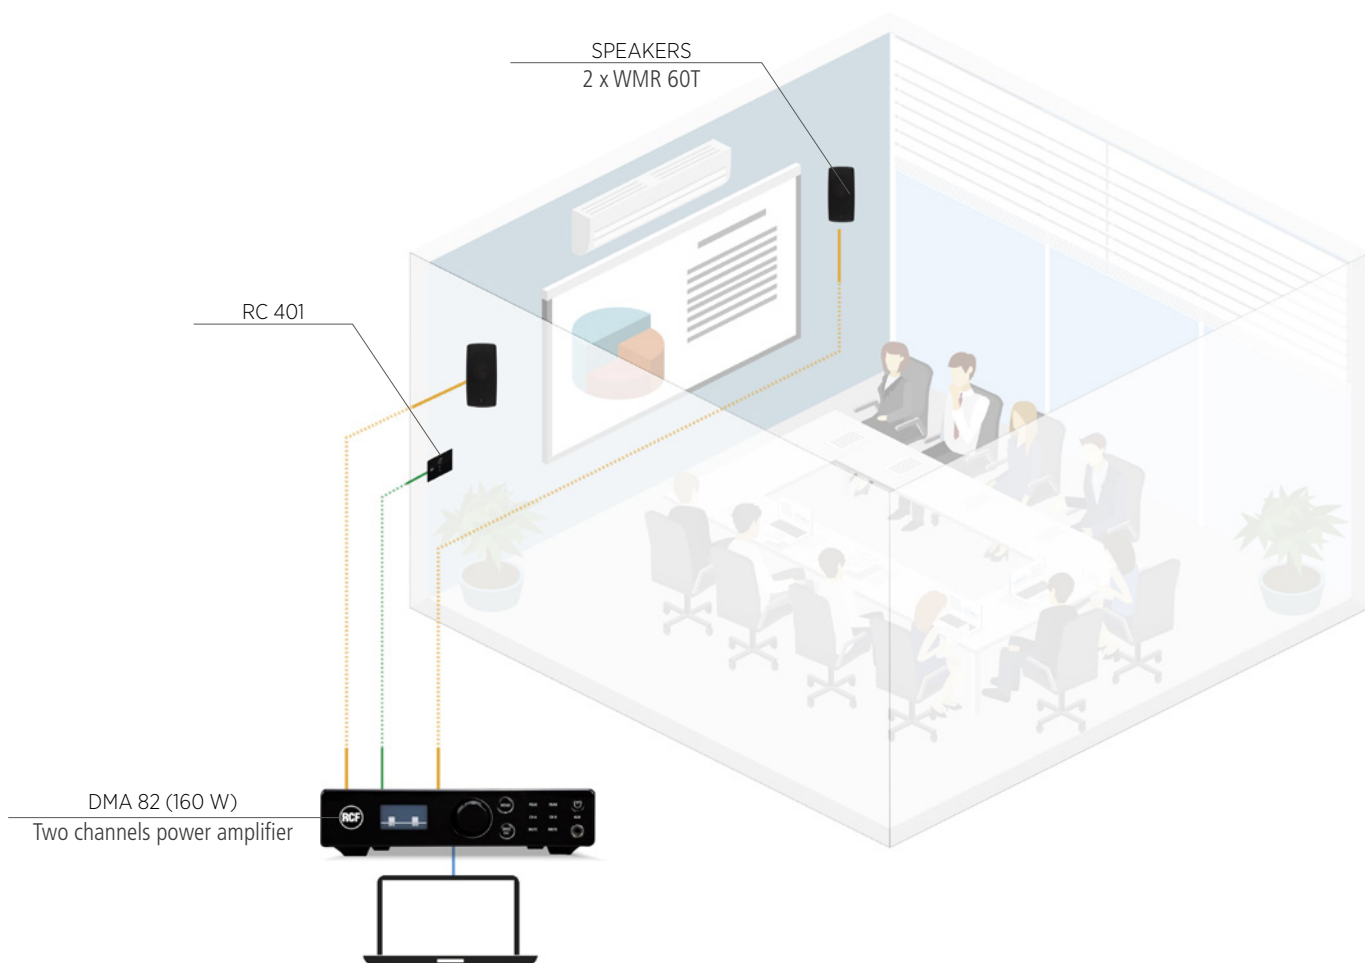

MEETING ROOM

Multimedia application in a meeting room or a corporate space.

ZONES	AMPLIFIER	POWER	OUT LINES	LOUDSPEAKERS SOLUTIONS		ZONE	ACCESSORIES
1	DMA 82	2 x 80 W	LOW IMP.	PREMIUM or	2 x WMR 60T 2 x WMF 33EN	MEETING ROOM	RC 401

— Amplifier output — Audio input — Accessories